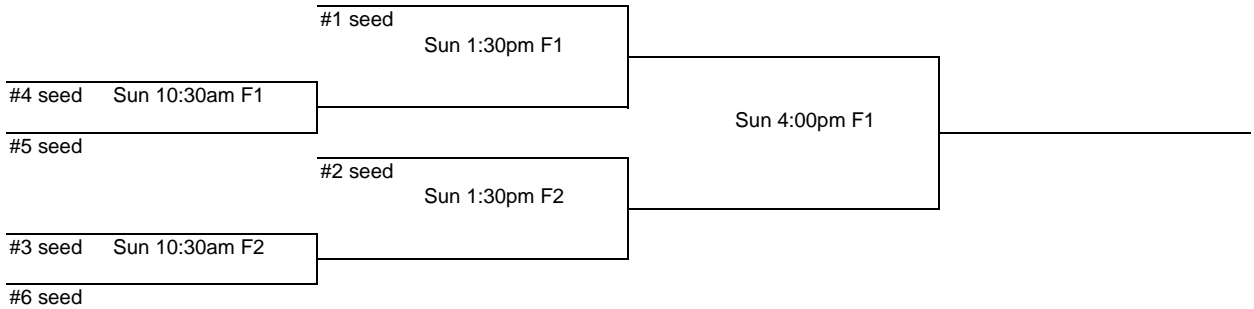

DIVISION: Pool C

Team	Monkey's	Grubers	Wilfs	J&A	Weaver	Total +/-
Funky Monkey's		Sat 1:30pm F1	Sat 5:30pm F2	Sat 10:30am F1	Friday 9:00pm F1	
Kelly Grubers	Sat 1:30pm F1		Sat 8:30pm F1	Friday 6:00 F1	Sat 5:30pm F1	
Wilfs Renovators	Sat 5:30pm F2	Sat 8:30pm F1		Friday 9:00 F2	Sat 10:30am F2	
J&A Fire	Sat 10:30am F1	Friday 6:00 F1	Friday 9:00 F2		Sat 8:30pm F2	
Weaver	Friday 9:00pm F1	Sat 5:30pm F1	Sat 10:30am F2	Sat 8:30pm F2		

Beer Playoffs

(Top 2 teams in Round Robin)